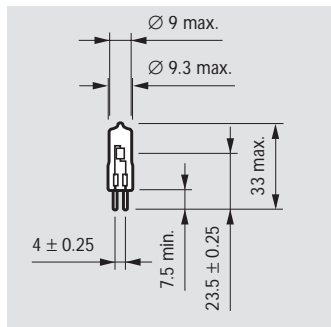

Silver low pressure/UV-Block,
Super low pressure/UV-Block G4